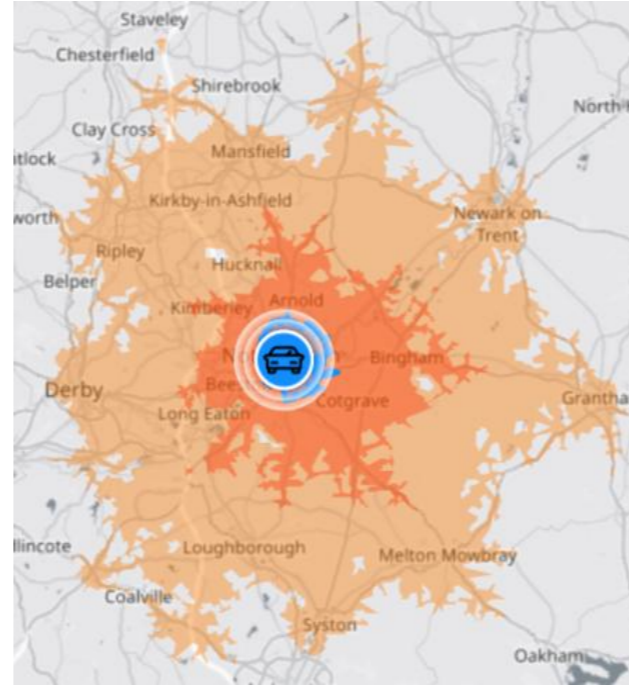

**Car Travel Time from Vision West Notts**

Blue = 15 mins  
Red = 30 mins  
Orange = 45 mins

**Public Transport Travel Time from Vision West Notts**

Blue = 15 mins  
Red = 30 mins  
Orange = 45 mins

**Car Travel Time from Nottingham College (City Hub)**

Blue = 15 mins  
Red = 30 mins  
Orange = 45 mins

**Public Transport Travel Time from Nottingham College (City Hub)**

Blue = 15 mins  
Red = 30 mins  
Orange = 45 mins