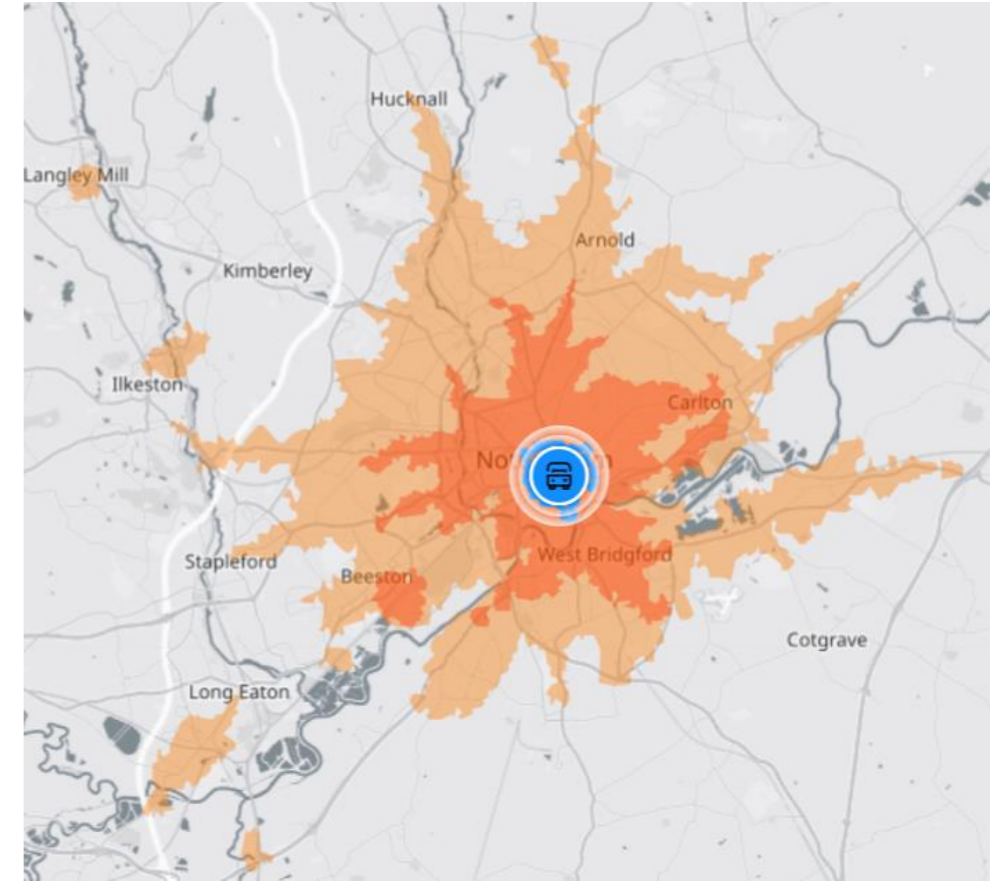

**Car Travel Time from Vision West Notts**

Blue = 15 mins  
Red = 30 mins  
Orange = 45 mins

**Public Transport Travel Time from Vision West Notts**

Blue = 15 mins  
Red = 30 mins  
Orange = 45 mins

**Car Travel Time from Nottingham College (City Hub)**

Blue = 15 mins  
Red = 30 mins  
Orange = 45 mins

**Public Transport Travel Time from Nottingham College (City Hub)**

Blue = 15 mins  
Red = 30 mins  
Orange = 45 mins