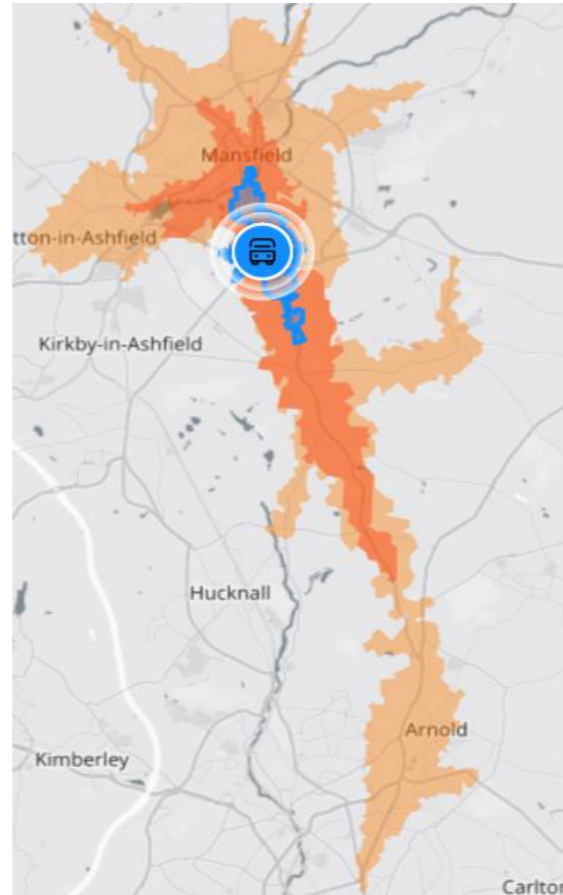

**Car Travel Time from Vision West Notts**

Blue = 15 mins  
Red = 30 mins  
Orange = 45 mins

**Public Transport Travel Time from Vision West Notts**

Blue = 15 mins  
Red = 30 mins  
Orange = 45 mins

**Car Travel Time from Nottingham College (City Hub)**

Blue = 15 mins  
Red = 30 mins  
Orange = 45 mins

**Public Transport Travel Time from Nottingham College (City Hub)**

Blue = 15 mins  
Red = 30 mins  
Orange = 45 mins